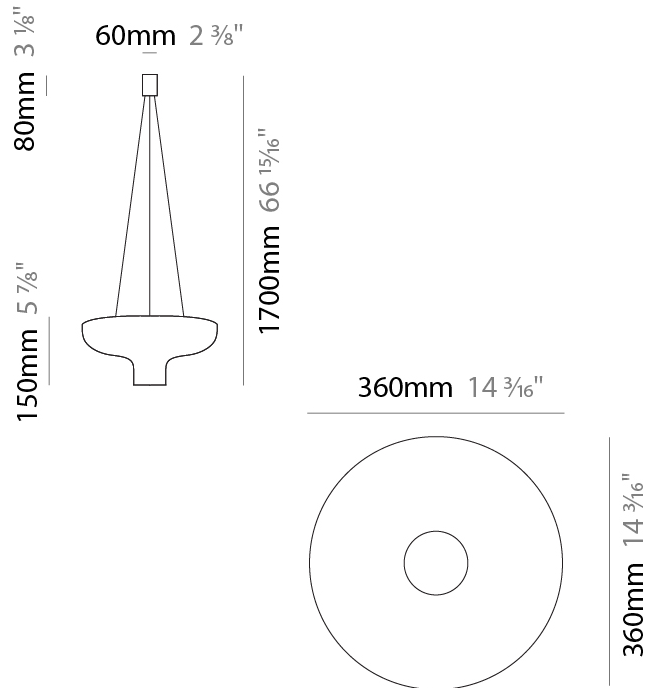

PROJECT	_____
TYPE	_____
SPECIFIER	_____
QUANTITY	_____
DATE	_____

DUETTO SUSPENSION

D41048-

base number   Finish
Options

1. To build a product code in our configurator select the specify button on the base model # product page
2. To build a manual product code on this datasheet choose from the options listed below in blue font and add the suffix to the base model #

GENERAL

Series: Duetto
Brand: Icone
Division: Design
Mounting Type: Suspension
Mounting Location: Ceiling
Subcategory: Pendant

PHYSICAL

Shape: Round
Diameter (mm): 360
Diameter (in): 14 ³/₁₆
Height (mm): 150
Height (in): 5 ⁷/₈
Max. Overall Height (mm): 1700
Max. Overall Height (in): 66 ¹⁵/₁₆
Light Distribution: Direct / Indirect
Fixture Finish: WHI / WGF / BKW / BCL
Fixture Material: Aluminum

ELECTRICAL

Lamp Type: LED
Total Output Wattage (W): 15 / 20
Dimming: Electronic Low Voltage Dimming
Input Voltage (V): 120Vac Direct Line

LED

Color Temperature (°K): 3000
Nominal Lumen (lm): Dir 1275 / Ind 2200
CRI: >90 CRI

OPTICAL

RATINGS AND CERTIFICATIONS

Certified By: Certified for North American Standards
IP rating: IP20