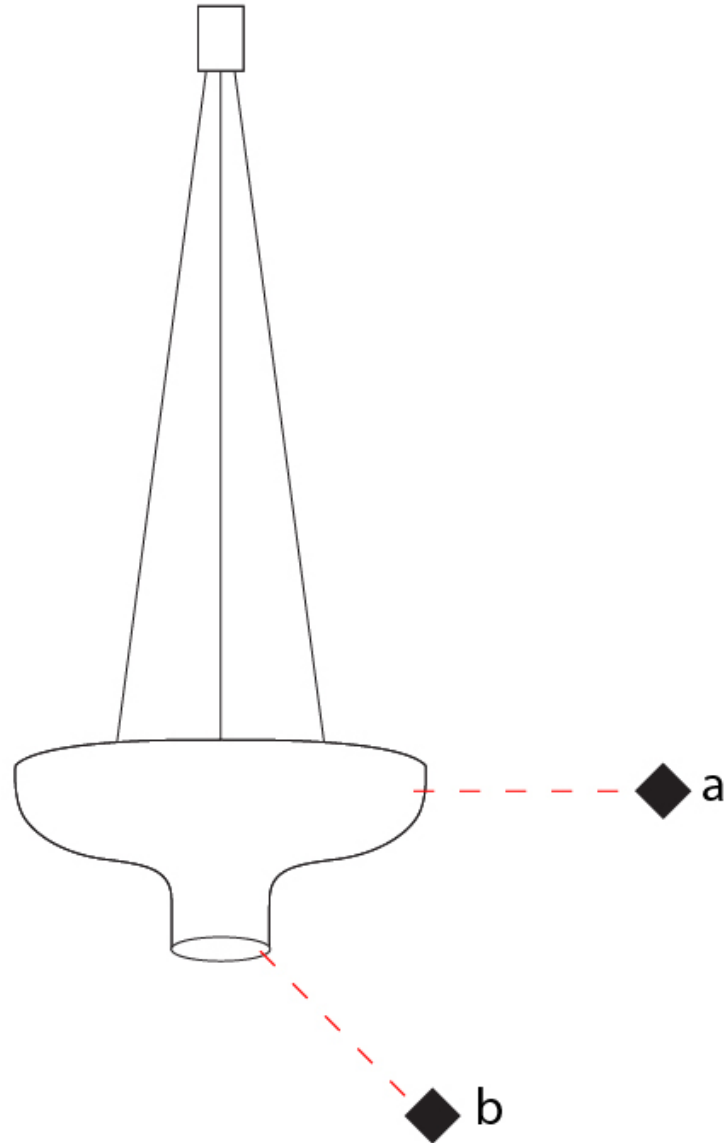

DUETTO SUSPENSION

D41049-

PROJECT _____

TYPE _____

SPECIFIER _____

QUANTITY _____

DATE _____

D