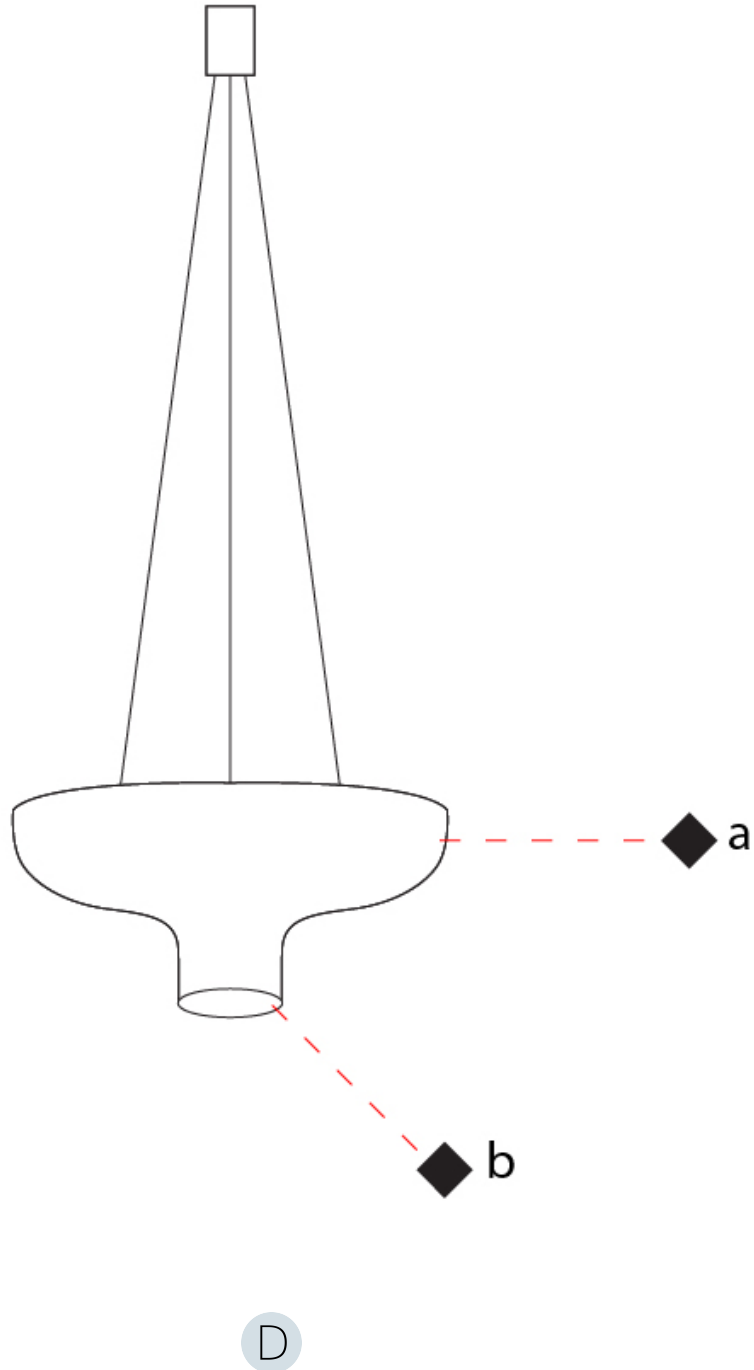

D41048-

PROJECT _____

TYPE _____

SPECIFIER _____

QUANTITY _____

DATE _____