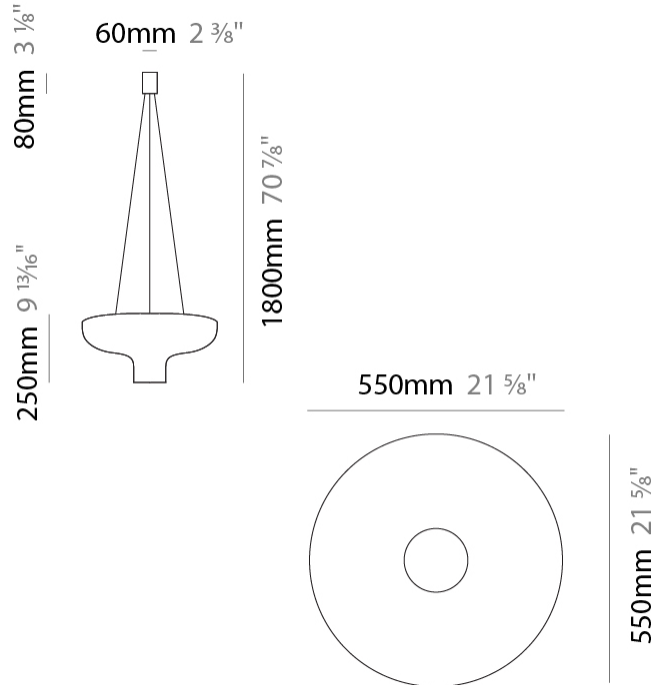

PROJECT	
TYPE	
SPECIFIER	
QUANTITY	
DATE	

DUETTO SUSPENSION

D41049-

base number   Finish
Options

1. To build a product code in our configurator select the specify button on the base model # product page
2. To build a manual product code on this datasheet choose from the options listed below in blue font and add the suffix to the base model #

GENERAL

Series: Duetto
Brand: Icone
Division: Design
Mounting Type: Suspension
Mounting Location: Ceiling
Subcategory: Pendant

PHYSICAL

Shape: Round
Diameter (mm): 550
Diameter (in): 21 ⁵/₈
Height (mm): 250
Height (in): 9 ¹³/₁₆
Max. Overall Height (mm): 1800
Max. Overall Height (in): 70 ⁷/₈
Light Distribution: Direct / Indirect
Fixture Finish: WHI / WGF / BKW / BCL
Fixture Material: Aluminum

ELECTRICAL

Lamp Type: LED
Total Output Wattage (W): 20 / 30
Dimming: Electronic Low Voltage Dimming
Input Voltage (V): 120Vac Direct Line

LED

Color Temperature (°K): 3000
Nominal Lumen (lm): Dir 1700 / Ind 3200
CRI: >90 CRI

OPTICAL

RATINGS AND CERTIFICATIONS

Certified By: Certified for North American Standards
IP rating: IP20